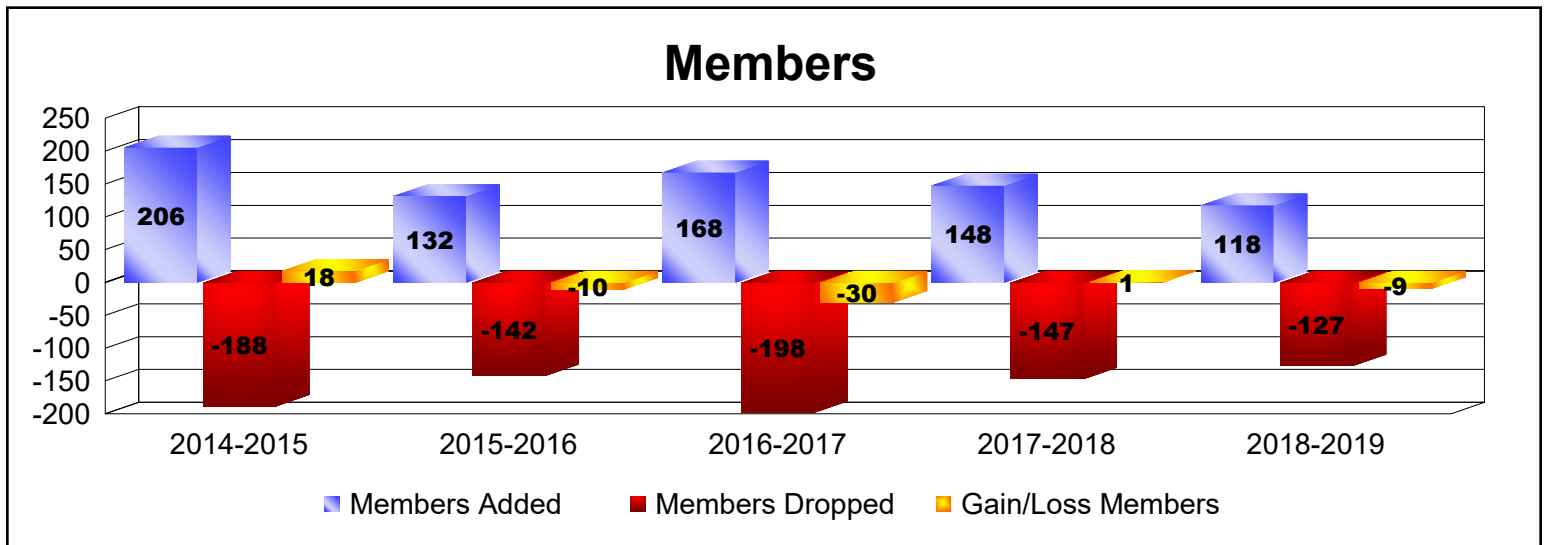

Year	New Clubs	Dropped Clubs	Gain/ Loss Clubs	New Members	Charter Members	Reinstate Members	Transfer Members	Total Member Added	Total Members Dropped	Gain/ Loss Members
2014-2015	1	0	1	154	33	10	9	206	-188	18
2015-2016	0	0	0	106	5	10	11	132	-142	-10
2016-2017	0	0	0	146	4	10	8	168	-198	-30
2017-2018	0	0	0	132	3	6	7	148	-147	1
2018-2019	0	0	0	114	0	1	3	118	-127	-9
Average	0	0	0	130	9	7	8	154	-160	-6

Year	New Clubs	Dropped Clubs	Gain/ Loss Clubs	New Members	Charter Members	Reinstate Members	Transfer Members	Total Member Added	Total Members Dropped	Gain/ Loss Members
2014-2015	0	0	0	4	0	0	0	4	-1	3
2015-2016	0	0	0	0	0	0	0	0	-4	-4
2016-2017	0	0	0	6	0	0	0	6	-1	5
2017-2018	0	0	0	3	0	0	0	3	-3	0
2018-2019	1	0	1	2	36	0	1	39	-7	32
Average	0	0	0	3	7	0	0	10	-3	7