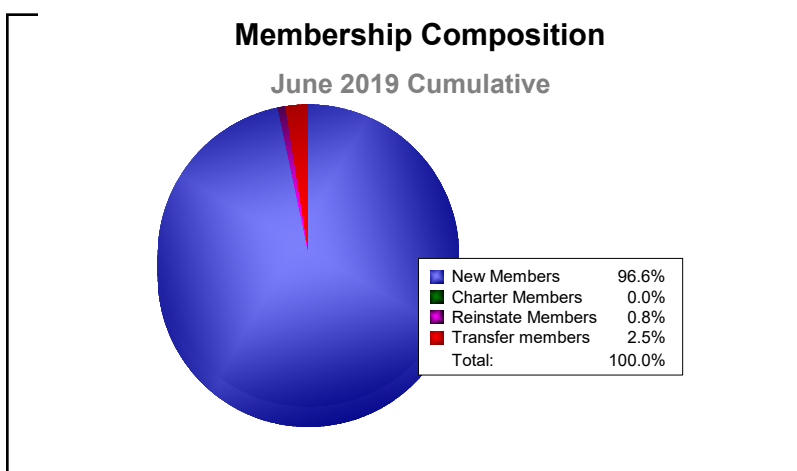

Year	New Clubs	Dropped Clubs	Gain/ Loss Clubs	New Members	Charter Members	Reinstate Members	Transfer Members	Total Member Added	Total Members Dropped	Gain/ Loss Members
2014-2015	1	0	1	154	33	10	9	206	-188	18
2015-2016	0	0	0	106	5	10	11	132	-142	-10
2016-2017	0	0	0	146	4	10	8	168	-198	-30
2017-2018	0	0	0	132	3	6	7	148	-147	1
2018-2019	0	0	0	114	0	1	3	118	-127	-9
Average	0	0	0	130	9	7	8	154	-160	-6

Year	New Clubs	Dropped Clubs	Gain/ Loss Clubs	New Members	Charter Members	Reinstate Members	Transfer Members	Total Member Added	Total Members Dropped	Gain/ Loss Members
2014-2015	0	0	0	4	0	0	0	4	-1	3
2015-2016	0	0	0	0	0	0	0	0	-4	-4
2016-2017	0	0	0	6	0	0	0	6	-1	5
2017-2018	0	0	0	3	0	0	0	3	-3	0
2018-2019	1	0	1	2	36	0	1	39	-7	32
Average	0	0	0	3	7	0	0	10	-3	7