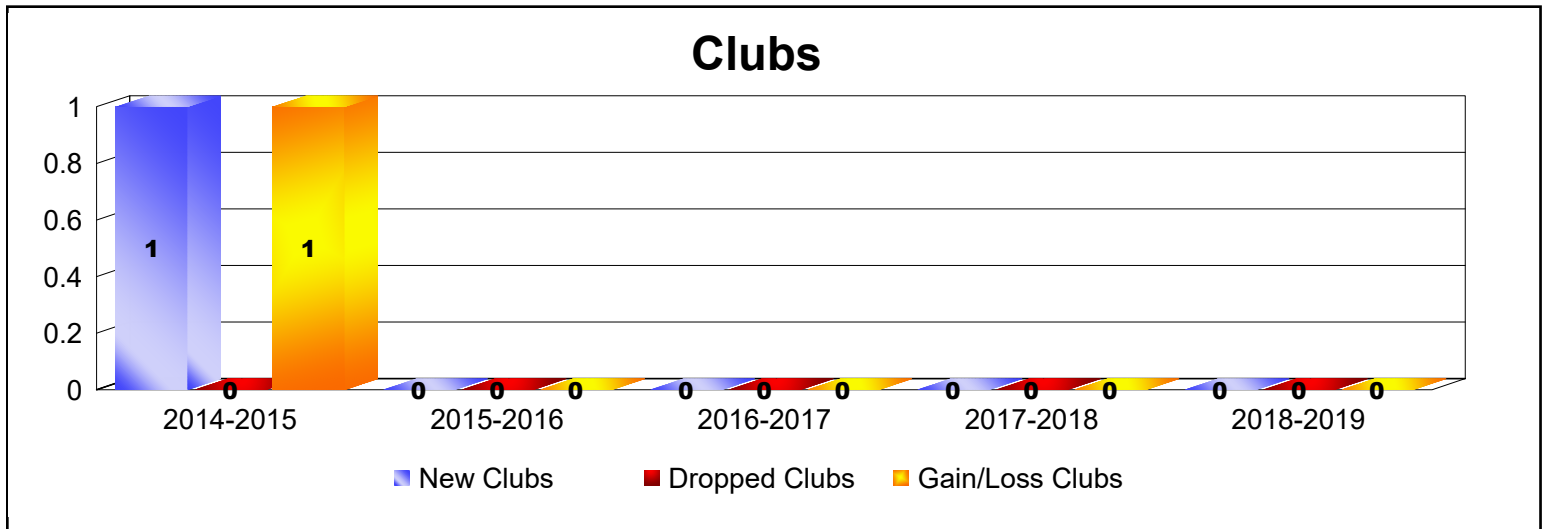

Year	New Clubs	Dropped Clubs	Gain/ Loss Clubs	New Members	Charter Members	Reinstate Members	Transfer Members	Total Member Added	Total Members Dropped	Gain/ Loss Members
2014-2015	1	0	1	154	33	10	9	206	-188	18
2015-2016	0	0	0	106	5	10	11	132	-142	-10
2016-2017	0	0	0	146	4	10	8	168	-198	-30
2017-2018	0	0	0	132	3	6	7	148	-147	1
2018-2019	0	0	0	114	0	1	3	118	-127	-9
Average	0	0	0	130	9	7	8	154	-160	-6

Year	New Clubs	Dropped Clubs	Gain/ Loss Clubs	New Members	Charter Members	Reinstate Members	Transfer Members	Total Member Added	Total Members Dropped	Gain/ Loss Members
2014-2015	0	0	0	4	0	0	0	4	-1	3
2015-2016	0	0	0	0	0	0	0	0	-4	-4
2016-2017	0	0	0	6	0	0	0	6	-1	5
2017-2018	0	0	0	3	0	0	0	3	-3	0
2018-2019	1	0	1	2	36	0	1	39	-7	32
Average	0	0	0	3	7	0	0	10	-3	7