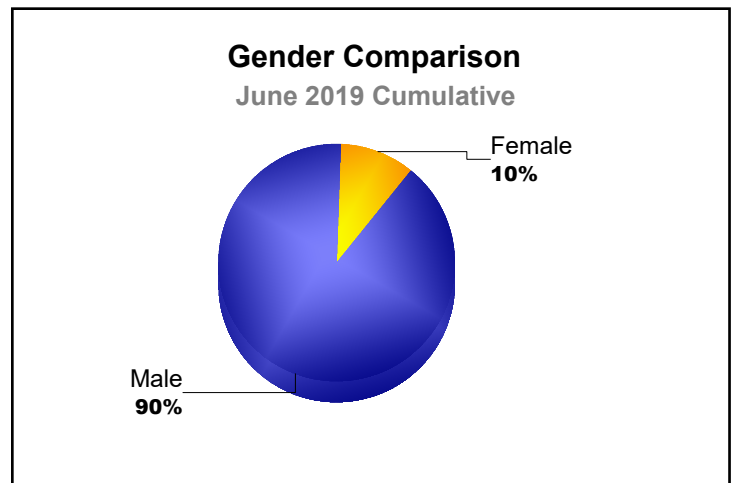

Year	New Clubs	Dropped Clubs	Gain/ Loss Clubs	New Members	Charter Members	Reinstate Members	Transfer Members	Total Member Added	Total Members Dropped	Gain/ Loss Members
2014-2015	1	0	1	154	33	10	9	206	-188	18
2015-2016	0	0	0	106	5	10	11	132	-142	-10
2016-2017	0	0	0	146	4	10	8	168	-198	-30
2017-2018	0	0	0	132	3	6	7	148	-147	1
2018-2019	0	0	0	114	0	1	3	118	-127	-9
Average	0	0	0	130	9	7	8	154	-160	-6